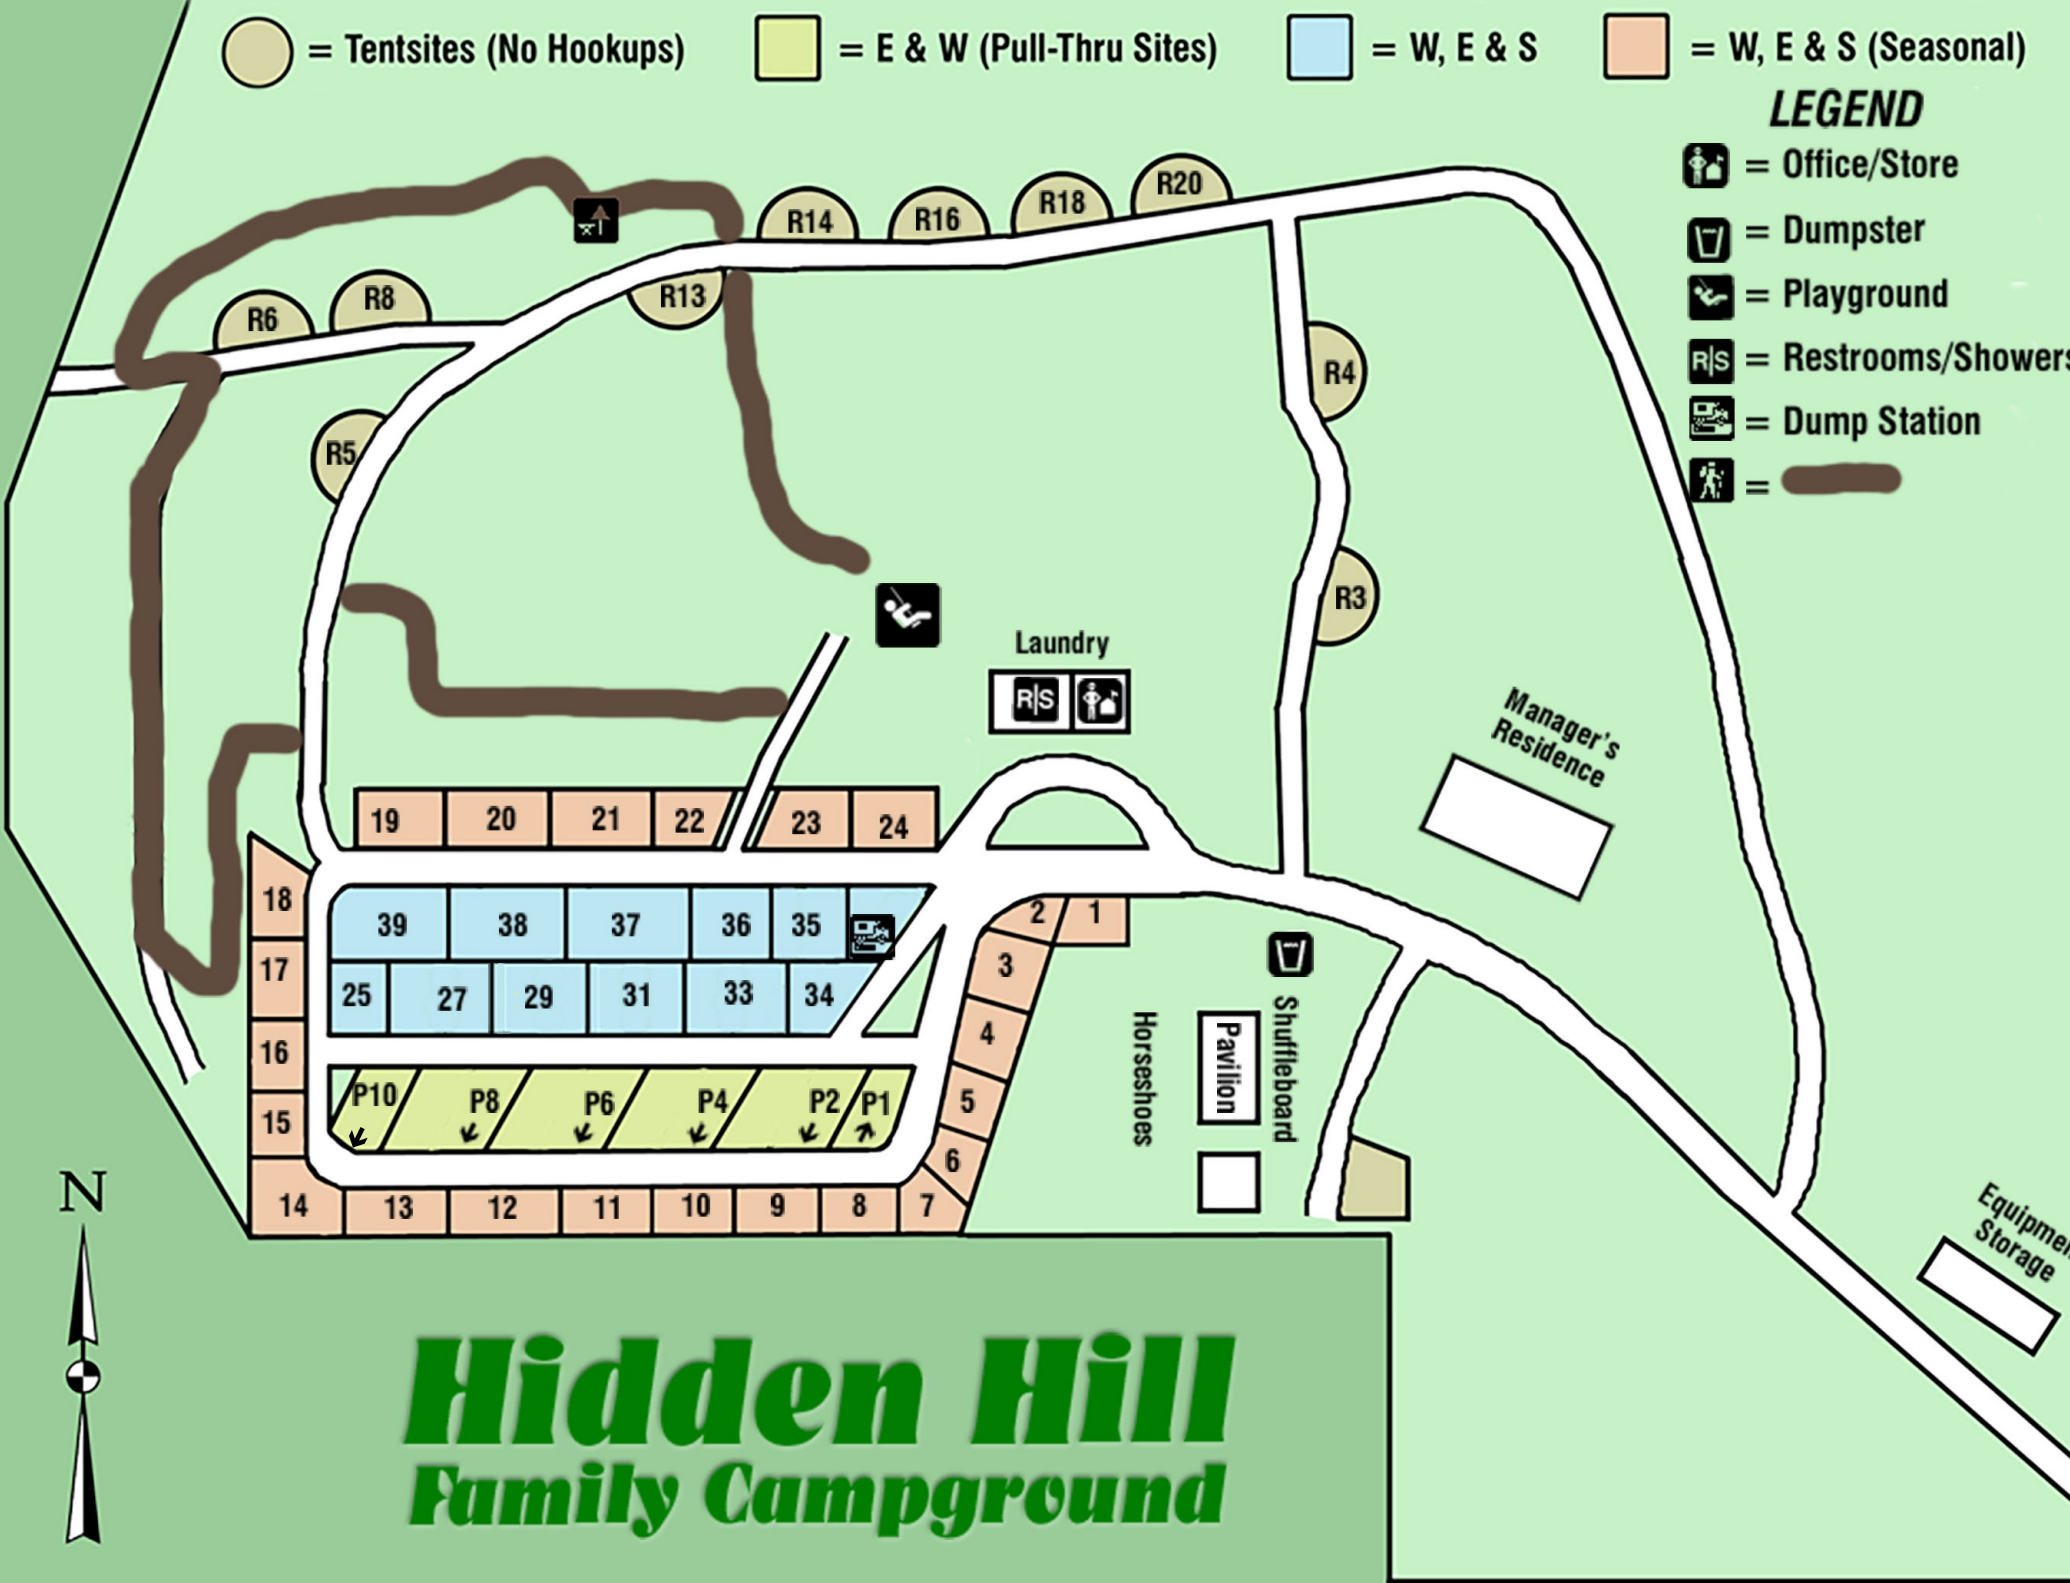

○ = Tentsites (No Hookups)

□ = E & W (Pull-Thru Sites)

□ = W, E & S

□ = W, E & S (Seasonal)

LEGEND

- = Office/Store
- = Dumpster
- = Playground
- = Restrooms/Showers
- = Dump Station
- =

Hidden Hill Family Campground